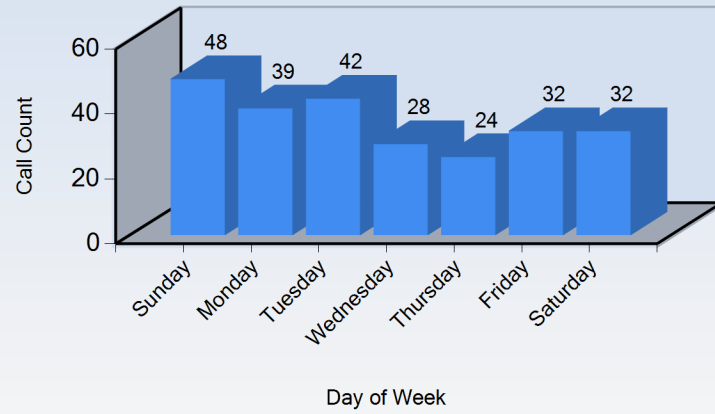

Call Volume By Time and Day

From: 4/1/2018 To: 4/30/2018

Time of Day	Sunday	Monday	Tuesday	Wednesday	Thursday	Friday	Saturday	Total	%
0:00 to 0:59	0	0	0	1	0	1	0	2	0.82
1:00 to 1:59	0	2	4	0	0	1	0	7	2.86
2:00 to 2:59	1	1	2	1	0	0	1	6	2.45
3:00 to 3:59	3	0	1	0	0	1	0	5	2.04
4:00 to 4:59	2	0	3	0	1	0	0	6	2.45
5:00 to 5:59	0	1	0	0	0	1	1	3	1.22
6:00 to 6:59	0	1	1	1	0	1	1	5	2.04
7:00 to 7:59	2	3	2	0	2	2	3	14	5.71
8:00 to 8:59	2	2	3	0	2	0	2	11	4.49
9:00 to 9:59	2	1	2	1	1	2	0	9	3.67
10:00 to 10:59	2	0	3	1	3	2	2	13	5.31
11:00 to 11:59	3	1	1	3	0	3	2	13	5.31
12:00 to 12:59	0	4	1	2	0	4	1	12	4.90
13:00 to 13:59	3	4	4	1	2	1	4	19	7.76
14:00 to 14:59	1	2	2	1	0	0	1	7	2.86
15:00 to 15:59	4	0	1	1	2	5	2	15	6.12
16:00 to 16:59	2	2	2	4	3	2	3	18	7.35
17:00 to 17:59	6	3	0	4	0	0	1	14	5.71
18:00 to 18:59	6	2	4	1	2	0	2	17	6.94
19:00 to 19:59	1	4	1	0	1	3	0	10	4.08
20:00 to 20:59	1	2	2	2	1	1	1	10	4.08
21:00 to 21:59	2	1	1	2	1	1	2	10	4.08
22:00 to 22:59	2	1	0	1	2	0	2	8	3.27
23:00 to 23:59	3	2	2	1	1	1	1	11	4.49
Total	48	39	42	28	24	32	32	245	100
%	19.59	15.92	17.14	11.43	9.80	13.06	13.06		

Call Volume by Day of Week

Call Volume by Time of Day