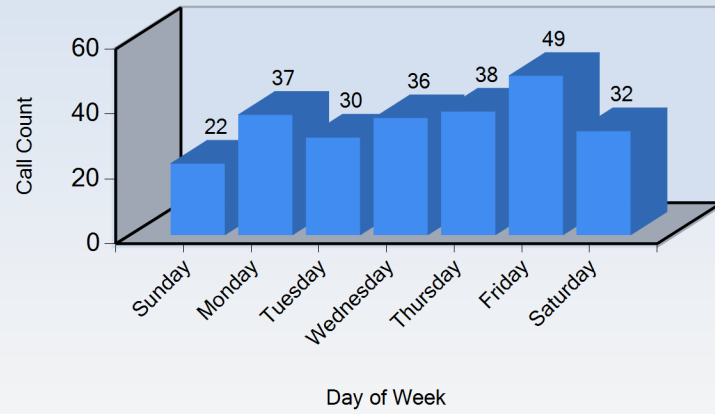

# Call Volume By Time and Day

From: 8/1/2018 To: 8/31/2018

Time of Day	Sunday	Monday	Tuesday	Wednesday	Thursday	Friday	Saturday	Total	%
0:00 to 0:59	2	1	2	0	0	2	2	9	3.69
1:00 to 1:59	1	2	0	0	3	1	2	9	3.69
2:00 to 2:59	1	0	1	0	1	1	0	4	1.64
3:00 to 3:59	2	3	1	0	0	0	2	8	3.28
4:00 to 4:59	0	1	1	2	1	3	1	9	3.69
5:00 to 5:59	0	0	2	0	0	1	2	5	2.05
6:00 to 6:59	0	2	0	1	0	1	0	4	1.64
7:00 to 7:59	0	2	1	1	1	2	1	8	3.28
8:00 to 8:59	1	0	0	5	1	0	2	9	3.69
9:00 to 9:59	1	2	0	3	2	2	0	10	4.10
10:00 to 10:59	1	3	1	4	4	4	1	18	7.38
11:00 to 11:59	0	2	1	3	0	1	2	9	3.69
12:00 to 12:59	2	4	0	2	4	1	3	16	6.56
13:00 to 13:59	0	1	6	1	2	2	1	13	5.33
14:00 to 14:59	0	2	2	2	1	7	0	14	5.74
15:00 to 15:59	2	2	1	3	6	6	4	24	9.84
16:00 to 16:59	1	2	0	2	0	3	3	11	4.51
17:00 to 17:59	1	2	1	2	2	2	1	11	4.51
18:00 to 18:59	1	1	1	2	1	3	1	10	4.10
19:00 to 19:59	2	2	4	0	4	0	0	12	4.92
20:00 to 20:59	0	1	1	1	2	2	3	10	4.10
21:00 to 21:59	1	0	1	1	0	0	1	4	1.64
22:00 to 22:59	1	2	1	1	1	2	0	8	3.28
23:00 to 23:59	2	0	2	0	2	3	0	9	3.69
<b>Total</b>	22	37	30	36	38	49	32	244	100
<b>%</b>	9.02	15.16	12.30	14.75	15.57	20.08	13.11		

### Call Volume by Day of Week

### Call Volume by Time of Day