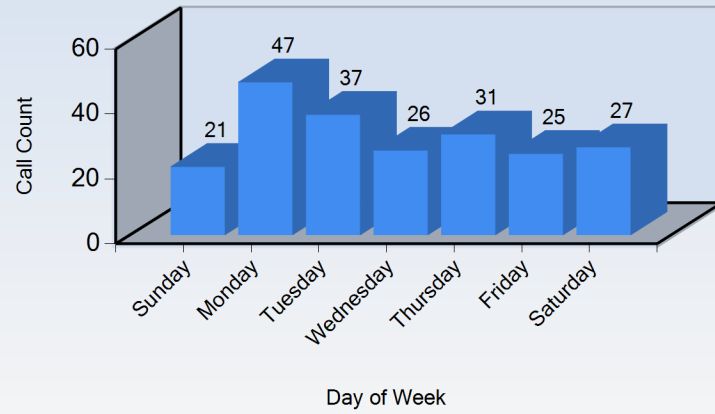

Call Volume By Time and Day

From: 7/1/2018 To: 7/31/2018

Time of Day	Sunday	Monday	Tuesday	Wednesday	Thursday	Friday	Saturday	Total	%
0:00 to 0:59	0	0	3	2	1	0	0	6	2.80
1:00 to 1:59	1	1	0	2	0	2	0	6	2.80
2:00 to 2:59	1	0	1	0	0	1	1	4	1.87
3:00 to 3:59	0	0	1	1	0	1	1	4	1.87
4:00 to 4:59	0	2	0	0	1	1	2	6	2.80
5:00 to 5:59	0	1	0	2	0	0	2	5	2.34
6:00 to 6:59	0	0	0	0	2	0	0	2	0.93
7:00 to 7:59	1	3	1	1	0	1	2	9	4.21
8:00 to 8:59	2	3	2	1	2	2	0	12	5.61
9:00 to 9:59	2	2	4	0	1	1	3	13	6.07
10:00 to 10:59	0	1	1	2	2	2	1	9	4.21
11:00 to 11:59	2	5	1	1	4	0	2	15	7.01
12:00 to 12:59	2	1	3	0	2	3	2	13	6.07
13:00 to 13:59	0	3	2	1	2	0	1	9	4.21
14:00 to 14:59	1	3	3	0	2	1	1	11	5.14
15:00 to 15:59	1	2	0	2	1	1	0	7	3.27
16:00 to 16:59	0	3	1	1	1	0	2	8	3.74
17:00 to 17:59	1	2	0	3	0	1	2	9	4.21
18:00 to 18:59	5	8	5	0	1	1	1	21	9.81
19:00 to 19:59	1	1	3	2	2	1	0	10	4.67
20:00 to 20:59	1	3	1	2	1	4	0	12	5.61
21:00 to 21:59	0	3	1	1	4	1	1	11	5.14
22:00 to 22:59	0	0	4	0	2	1	2	9	4.21
23:00 to 23:59	0	0	0	2	0	0	1	3	1.40
Total	21	47	37	26	31	25	27	214	100
%	9.81	21.96	17.29	12.15	14.49	11.68	12.62		

Call Volume by Day of Week

Call Volume by Time of Day