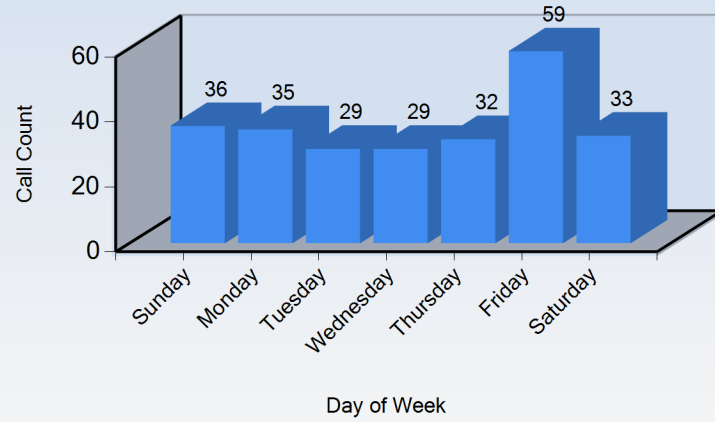

Call Volume By Time and Day

From: 6/1/2018 To: 6/30/2018

Time of Day	Sunday	Monday	Tuesday	Wednesday	Thursday	Friday	Saturday	Total	%
0:00 to 0:59	1	1	2	1	0	2	1	8	3.16
1:00 to 1:59	0	3	2	0	1	3	0	9	3.56
2:00 to 2:59	0	1	0	1	0	3	0	5	1.98
3:00 to 3:59	0	1	0	0	0	2	1	4	1.58
4:00 to 4:59	1	1	0	0	0	3	3	8	3.16
5:00 to 5:59	0	1	0	0	0	1	0	2	0.79
6:00 to 6:59	1	1	0	0	0	0	1	3	1.19
7:00 to 7:59	0	0	1	0	0	3	0	4	1.58
8:00 to 8:59	1	1	2	2	0	2	2	10	3.95
9:00 to 9:59	1	3	0	2	1	2	0	9	3.56
10:00 to 10:59	4	1	2	2	0	1	5	15	5.93
11:00 to 11:59	1	1	2	3	2	4	5	18	7.11
12:00 to 12:59	2	2	0	1	2	2	0	9	3.56
13:00 to 13:59	3	2	2	0	4	1	2	14	5.53
14:00 to 14:59	0	3	2	5	0	5	2	17	6.72
15:00 to 15:59	2	1	2	3	3	0	1	12	4.74
16:00 to 16:59	0	1	2	0	2	5	3	13	5.14
17:00 to 17:59	5	2	2	2	2	7	1	21	8.30
18:00 to 18:59	1	0	2	1	3	3	1	11	4.35
19:00 to 19:59	2	1	2	0	1	3	1	10	3.95
20:00 to 20:59	2	1	0	3	5	1	1	13	5.14
21:00 to 21:59	3	4	1	1	2	0	0	11	4.35
22:00 to 22:59	1	1	1	1	3	2	1	10	3.95
23:00 to 23:59	5	2	2	1	1	4	2	17	6.72
Total	36	35	29	29	32	59	33	253	100
%	14.23	13.83	11.46	11.46	12.65	23.32	13.04		

Call Volume by Day of Week

Call Volume by Time of Day