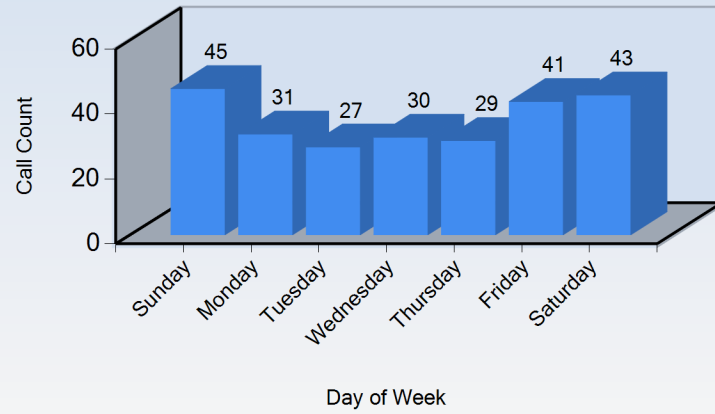

# Call Volume By Time and Day

From: 9/1/2018 To: 9/30/2018

Time of Day	Sunday	Monday	Tuesday	Wednesday	Thursday	Friday	Saturday	Total	%
0:00 to 0:59	6	0	0	1	0	1	3	11	4.47
1:00 to 1:59	2	1	0	0	1	0	0	4	1.63
2:00 to 2:59	0	0	0	1	1	0	1	3	1.22
3:00 to 3:59	0	0	1	0	0	1	3	5	2.03
4:00 to 4:59	1	2	1	0	0	0	1	5	2.03
5:00 to 5:59	1	1	0	1	1	0	1	5	2.03
6:00 to 6:59	3	0	1	1	0	1	0	6	2.44
7:00 to 7:59	2	0	0	2	0	1	2	7	2.85
8:00 to 8:59	1	0	2	1	2	3	1	10	4.07
9:00 to 9:59	2	3	0	3	0	1	2	11	4.47
10:00 to 10:59	3	1	0	1	0	1	2	8	3.25
11:00 to 11:59	4	1	2	2	1	2	1	13	5.28
12:00 to 12:59	0	1	4	0	3	0	0	8	3.25
13:00 to 13:59	1	2	1	0	2	4	4	14	5.69
14:00 to 14:59	2	5	1	4	5	1	1	19	7.72
15:00 to 15:59	2	3	1	3	1	4	3	17	6.91
16:00 to 16:59	4	1	3	1	1	1	2	13	5.28
17:00 to 17:59	2	3	1	1	1	8	3	19	7.72
18:00 to 18:59	3	0	2	2	2	3	3	15	6.10
19:00 to 19:59	0	0	1	2	3	2	3	11	4.47
20:00 to 20:59	3	2	3	2	1	2	2	15	6.10
21:00 to 21:59	0	2	1	1	3	2	1	10	4.07
22:00 to 22:59	2	1	0	1	0	3	3	10	4.07
23:00 to 23:59	1	2	2	0	1	0	1	7	2.85
<b>Total</b>	45	31	27	30	29	41	43	246	100
<b>%</b>	18.29	12.60	10.98	12.20	11.79	16.67	17.48		

### Call Volume by Day of Week

### Call Volume by Time of Day