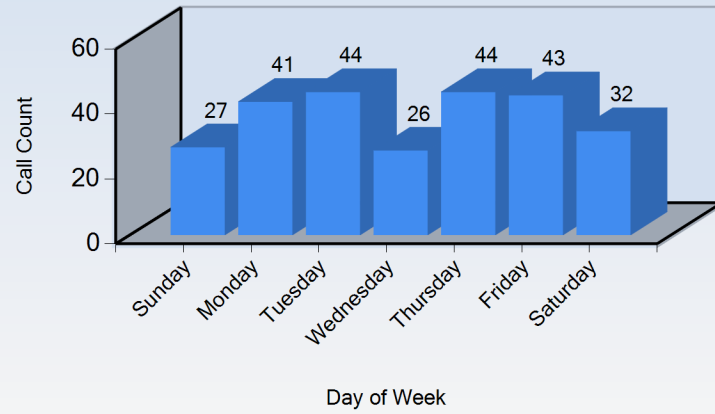

Call Volume By Time and Day

From: 3/1/2018 To: 3/31/2018

Time of Day	Sunday	Monday	Tuesday	Wednesday	Thursday	Friday	Saturday	Total	%
0:00 to 0:59	0	1	2	0	2	2	1	8	3.11
1:00 to 1:59	0	0	2	2	0	0	1	5	1.95
2:00 to 2:59	0	0	2	1	2	1	1	7	2.72
3:00 to 3:59	1	0	1	0	1	1	0	4	1.56
4:00 to 4:59	0	1	2	0	0	0	2	5	1.95
5:00 to 5:59	0	1	1	0	1	1	0	4	1.56
6:00 to 6:59	3	0	1	2	0	0	1	7	2.72
7:00 to 7:59	0	1	2	1	2	1	3	10	3.89
8:00 to 8:59	4	2	2	0	4	3	1	16	6.23
9:00 to 9:59	2	1	0	1	4	1	0	9	3.50
10:00 to 10:59	1	3	3	0	2	2	0	11	4.28
11:00 to 11:59	1	4	1	1	0	1	1	9	3.50
12:00 to 12:59	3	3	5	2	2	3	1	19	7.39
13:00 to 13:59	1	2	1	2	2	2	1	11	4.28
14:00 to 14:59	1	2	2	3	1	4	2	15	5.84
15:00 to 15:59	0	2	5	0	1	0	0	8	3.11
16:00 to 16:59	1	2	2	2	5	3	4	19	7.39
17:00 to 17:59	2	1	2	3	2	3	2	15	5.84
18:00 to 18:59	1	2	3	2	3	2	0	13	5.06
19:00 to 19:59	2	1	2	1	3	3	1	13	5.06
20:00 to 20:59	1	5	0	1	3	4	0	14	5.45
21:00 to 21:59	2	3	2	2	1	4	4	18	7.00
22:00 to 22:59	0	3	1	0	3	1	3	11	4.28
23:00 to 23:59	1	1	0	0	0	1	3	6	2.33
Total	27	41	44	26	44	43	32	257	100
%	10.51	15.95	17.12	10.12	17.12	16.73	12.45		

Call Volume by Day of Week

Call Volume by Time of Day